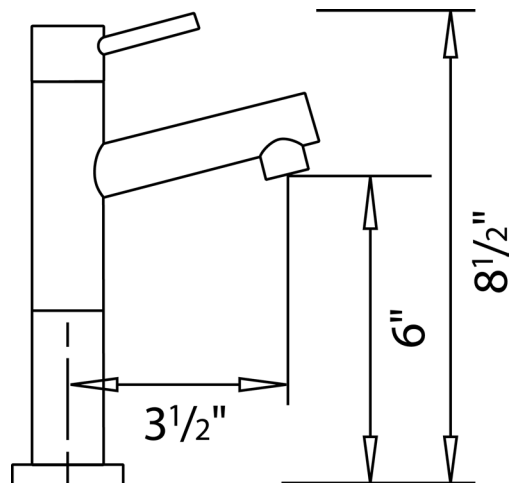

Chrome Stainless Steel

Finish	Model N°
Chrome	400505
Stainless Steel	400524

Specifications

Solid brass construction for long life and durability

Ceramic disc cartridge for precise water flow/temperature control

Flexible braided stainless steel inlet hoses included

Made in Italy

Includes 2 bases, round and square for optional installation and design flexibility

Limited Lifetime Warranty

BLANCO CANADA INC.

100 Corporation Drive, Brampton, ON L6S 6B5
Tel: 905-494-2400 Toll Free: 1-877-425-2626
Fax: 905-494-2425 Toll Free: 1-877-825-2626
www.blancocanada.com