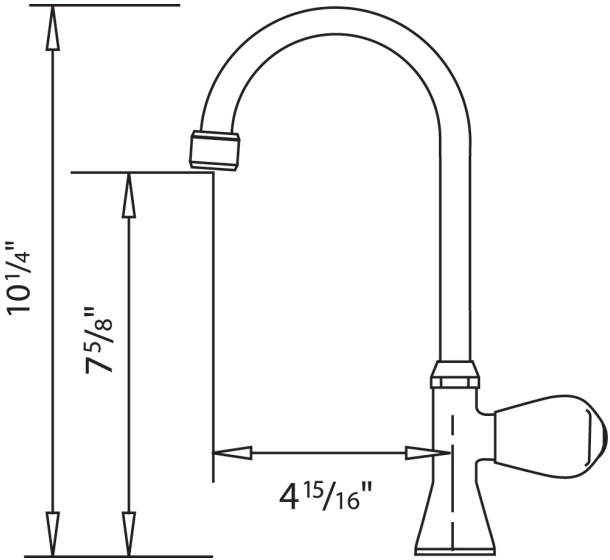

BLANCO FLORA PANTRY Solid spout, cold water

The FLORA Pantry faucet from BLANCO features a simple, round water control handle, solid brass construction and 360° swivel for optimal range of motion.

Finish	Model N°		
Chrome	403314		
Stainless Steel	403315		

Specifications
Solid brass construction
Ceramic disk cartridge
Silm body design
360° swivel for optimal range of motion
2.2 US Gallons per/min

Simple round water control handle can be placed to the right, left or center of body when installed